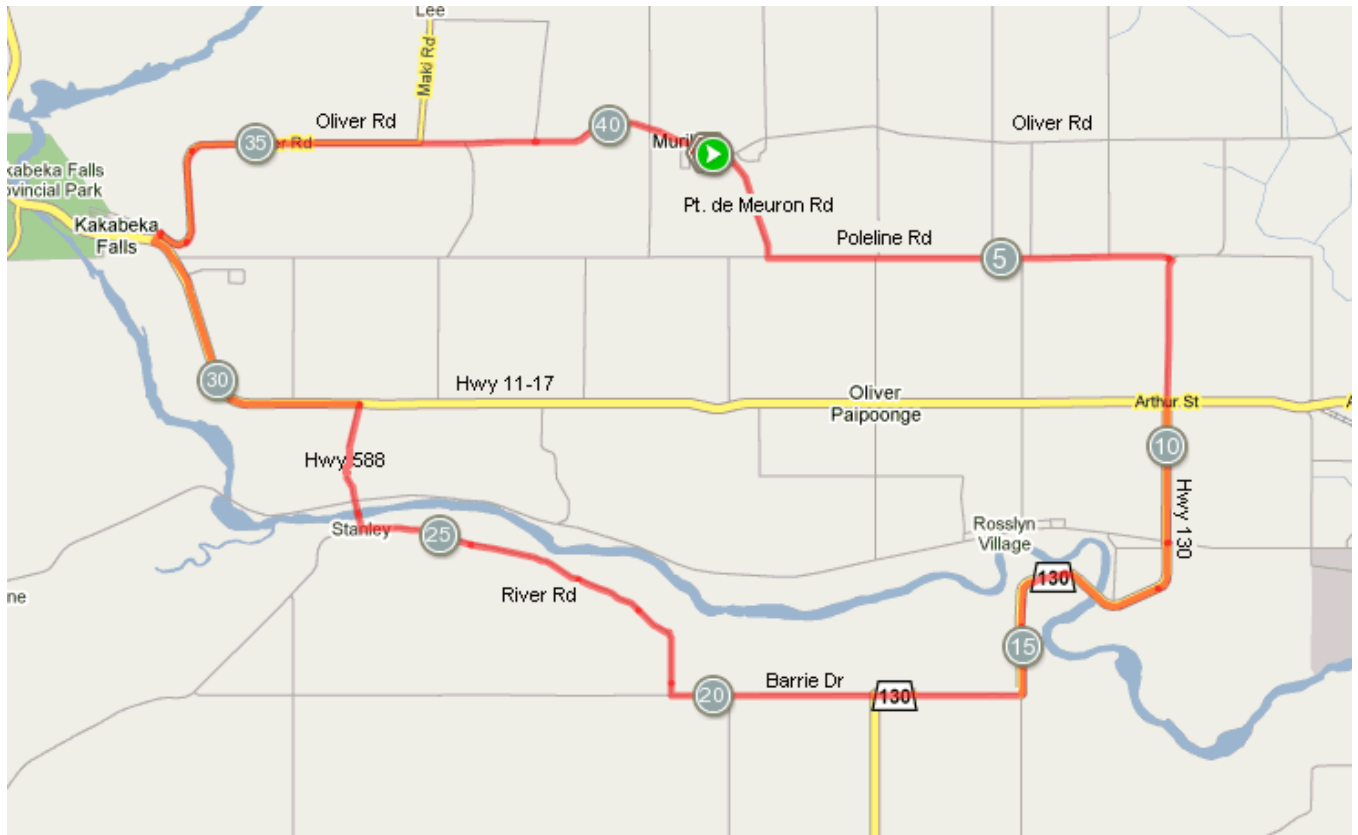

WOMEN'S ONLY RIDE – MURILLO START SHORT AND MEDIUM ROUTES

Distances: Short-23.5kms :: Medium-31kms

Short: Oliver Rd - right on Point du Murion - right on Poleline - left on Pebblestone - right on 17 into Kakabeka - home on Oliver Road

Medium: Oliver Rd -right on Point du Murion - right on Poleline - left on Pebblestone - right on 17 into Kakabeka - home on Oliver - left on Mud lake - right on John St - right on Calvert - right on Oliver to Murillo

WOMEN'S ONLY RIDE – MURILLO START LONG ROUTE

Distances: Long - 41.5kms

Long: right on Point du Murion - left on Poleine - right on Twin City Crossroads - straight on 130 to Barrie Road - River Road to Stanley - 588 to hwy 17 - left on 17 to Kakabeka - Oliver Road back to Murillo