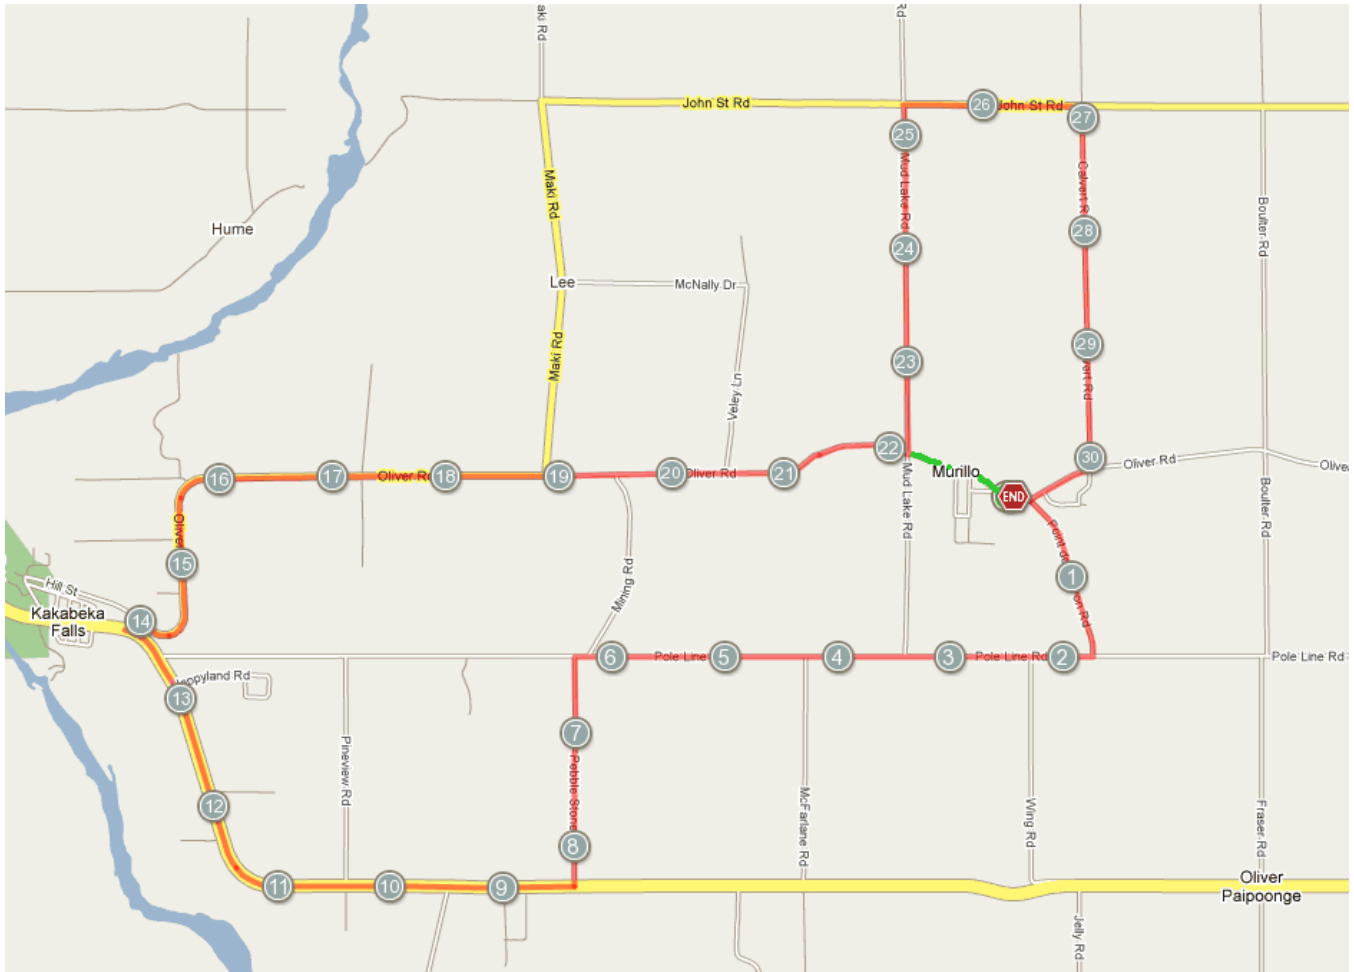

WOMEN'S ONLY RIDE – MURILLO START SHORT AND MEDIUM ROUTES

Distances: Short-23.5kms :: Medium-31kms

Short: Oliver Rd - right on Point du Murion - right on Poleline - left on Pebblestone - right on 17 into Kakabeka - home on Oliver Road

Medium: Oliver Rd -right on Point du Murion - right on Poleline - left on Pebblestone - right on 17 into Kakabeka - home on Oliver - left on Mud lake - right on John St - right on Calvert - right on Oliver to Murillo

WOMEN'S ONLY RIDE – MURILLO START LONG ROUTE

Distances: Long - 41.5kms

Long: right on Point du Murion - left on Poleine - right on Twin City Crossroads - straight on 130 to Barrie Road - River Road to Stanley - 588 to hwy 17 - left on 17 to Kakabeka - Oliver Road back to Murillo