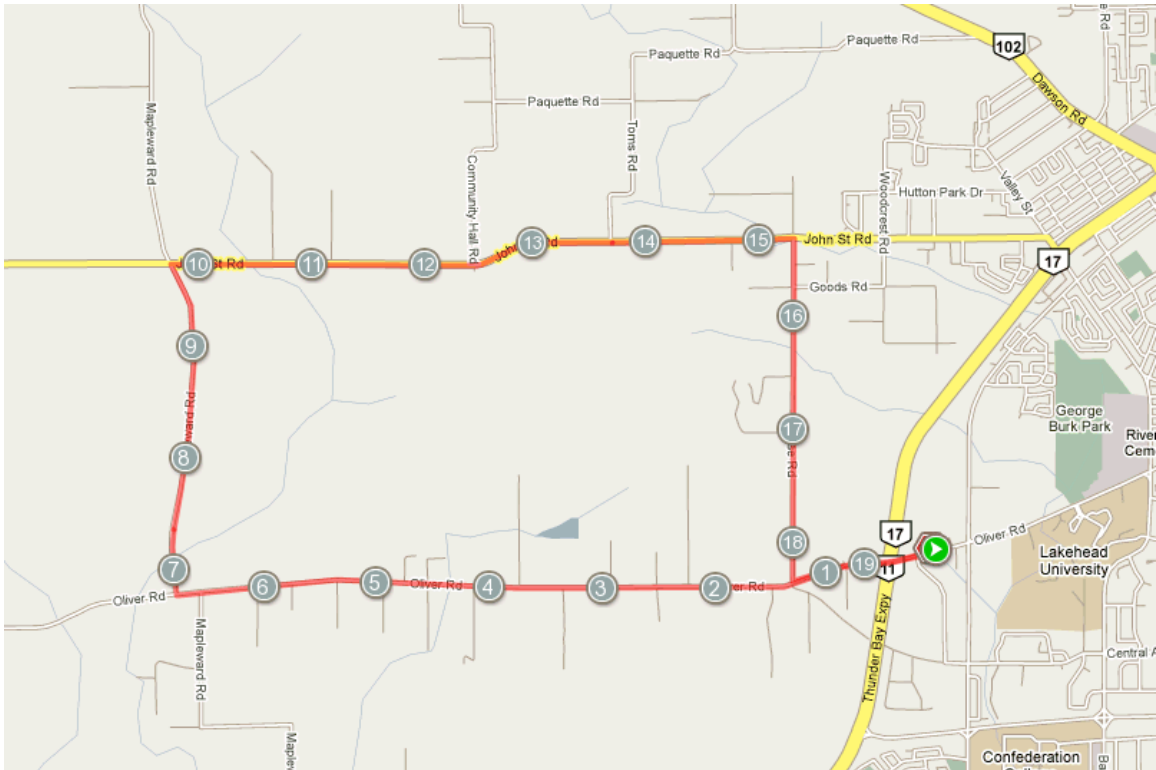

# Women's Only Tour Short Course #1

**Distance: 19.5kms**

- **Oliver Rd to Mapleward Rd, turn right**
- **Mapleward Rd to John St Rd, turn right**
- **John St Rd to Belrose Rd, turn right**
- **Belrose Rd to Oliver Rd, turn left**
- **return to Veterinary Hospital**

# Women's Only Tour Long Course #1

**Distance: 30.3 kms**

- **Oliver Rd to Mapleward Rd, turn right**
- **Mapleward Rd, cross John St Rd to Government Rd, turn right**
- **Government Rd to Alice Ave, turn right**
- **Alice Ave to Paquette Rd, turn left**
- **Paquette Rd to Dawson Rd turn right**
- **Dawson Rd to Sherwood Dr, turn right**
- **Sherwood Dr straight onto Pioneer then turn left down Woodcrest Rd.**
- **Woodcrest Rd to John St Rd, turn right**
- **John St Rd to Belrose Rd, turn left**
- **Belrose Rd to Oliver Rd, turn left**
- **return to Veterinary Hospital**