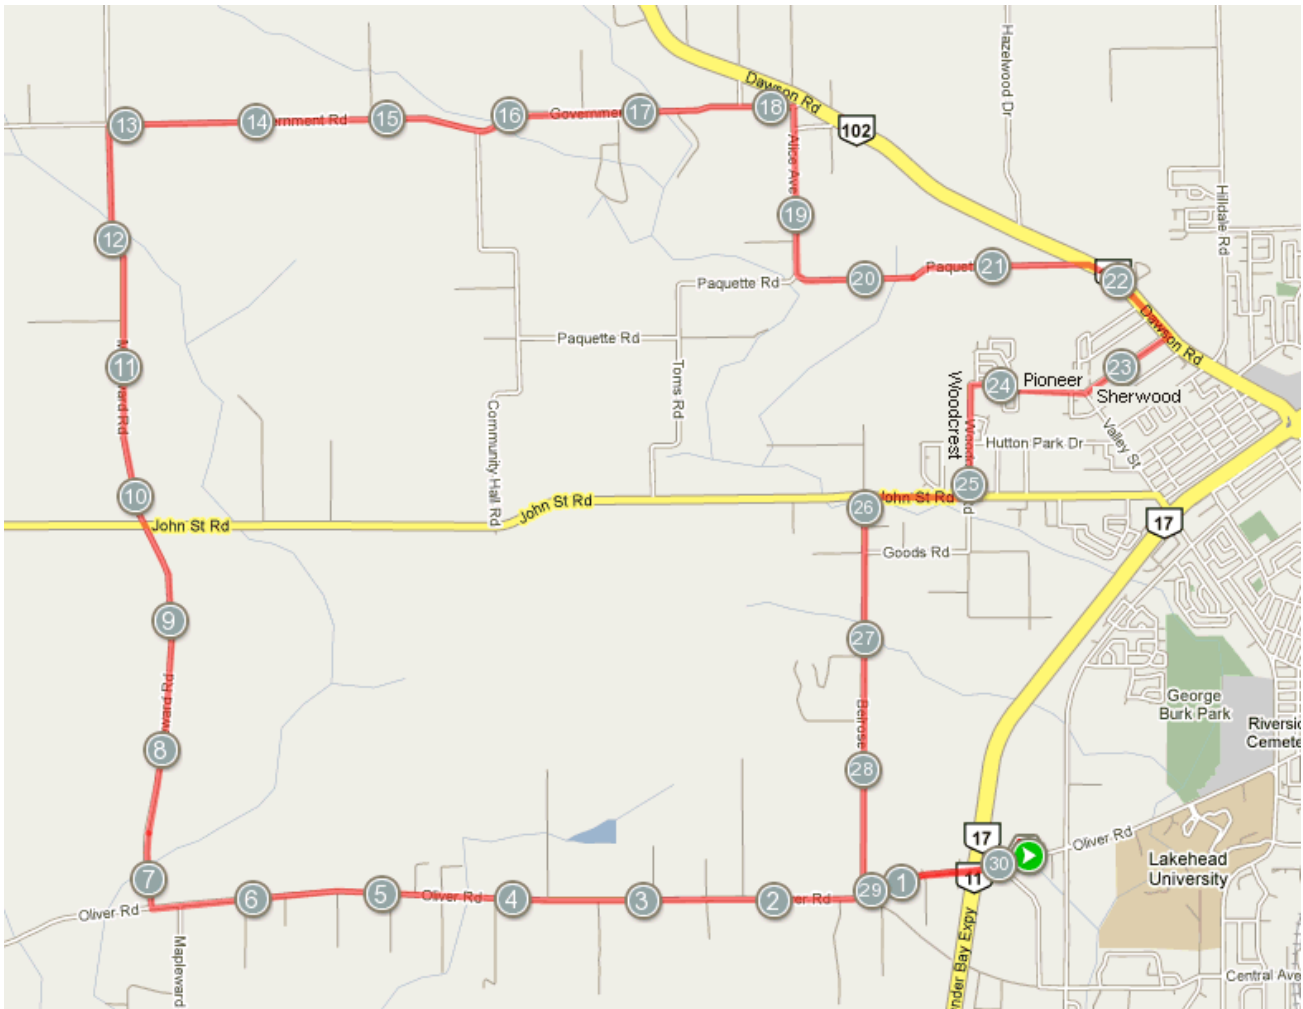

# Women's Only Tour Short Course #1

**Distance: 19.5kms**

- **Oliver Rd to Mapleward Rd, turn right**
- **Mapleward Rd to John St Rd, turn right**
- **John St Rd to Belrose Rd, turn right**
- **Belrose Rd to Oliver Rd, turn left**
- **return to Veterinary Hospital**

# Women's Only Tour Long Course #1

**Distance: 30.3 kms**

- **Oliver Rd to Mapleward Rd, turn right**
- **Mapleward Rd, cross John St Rd to Government Rd, turn right**
- **Government Rd to Alice Ave, turn right**
- **Alice Ave to Paquette Rd, turn left**
- **Paquette Rd to Dawson Rd turn right**
- **Dawson Rd to Sherwood Dr, turn right**
- **Sherwood Dr straight onto Pioneer then turn left down Woodcrest Rd.**
- **Woodcrest Rd to John St Rd, turn right**
- **John St Rd to Belrose Rd, turn left**
- **Belrose Rd to Oliver Rd, turn left**
- **return to Veterinary Hospital**