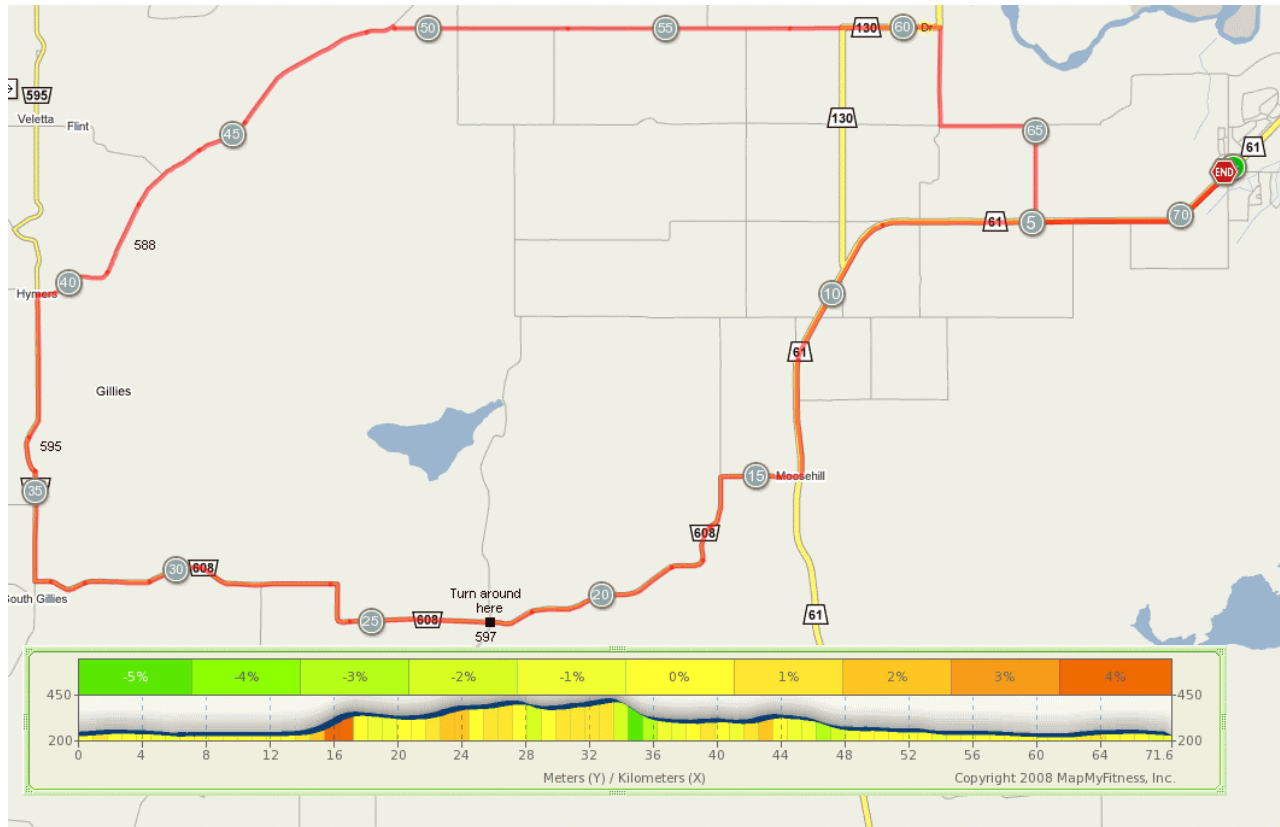

South Gilles Tour

SHORT ROUTE – 44KMS

- Hwy 61 to Hwy 608
- Follow Hwy 608 to Hwy 597
- Turn around at Hwy 597 and return to Hwy 61 and turn left to go back to the Neebing Roadhouse

LONG ROUTE – 72KMS

- Hwy 61 to Hwy 608
- Follow Hwy 608 to Hwy 595, then turn right
- Follow Hwy 595 to Hwy 588 and turn right
- Follow Hwy 588 to Barrie Dr and turn right
- Take Barrie Dr to the end and go straight onto Hwy 130
- Follow Hwy 130 to Hanna Rd and turn right
- Follow Hanna to Candy Mtn Dr and turn left
- Follow Candy Mtn Dr to Gillespie and turn right
- Follow Gillespie to Hwy 61 and turn left, returning to the Neebing Roadhouse