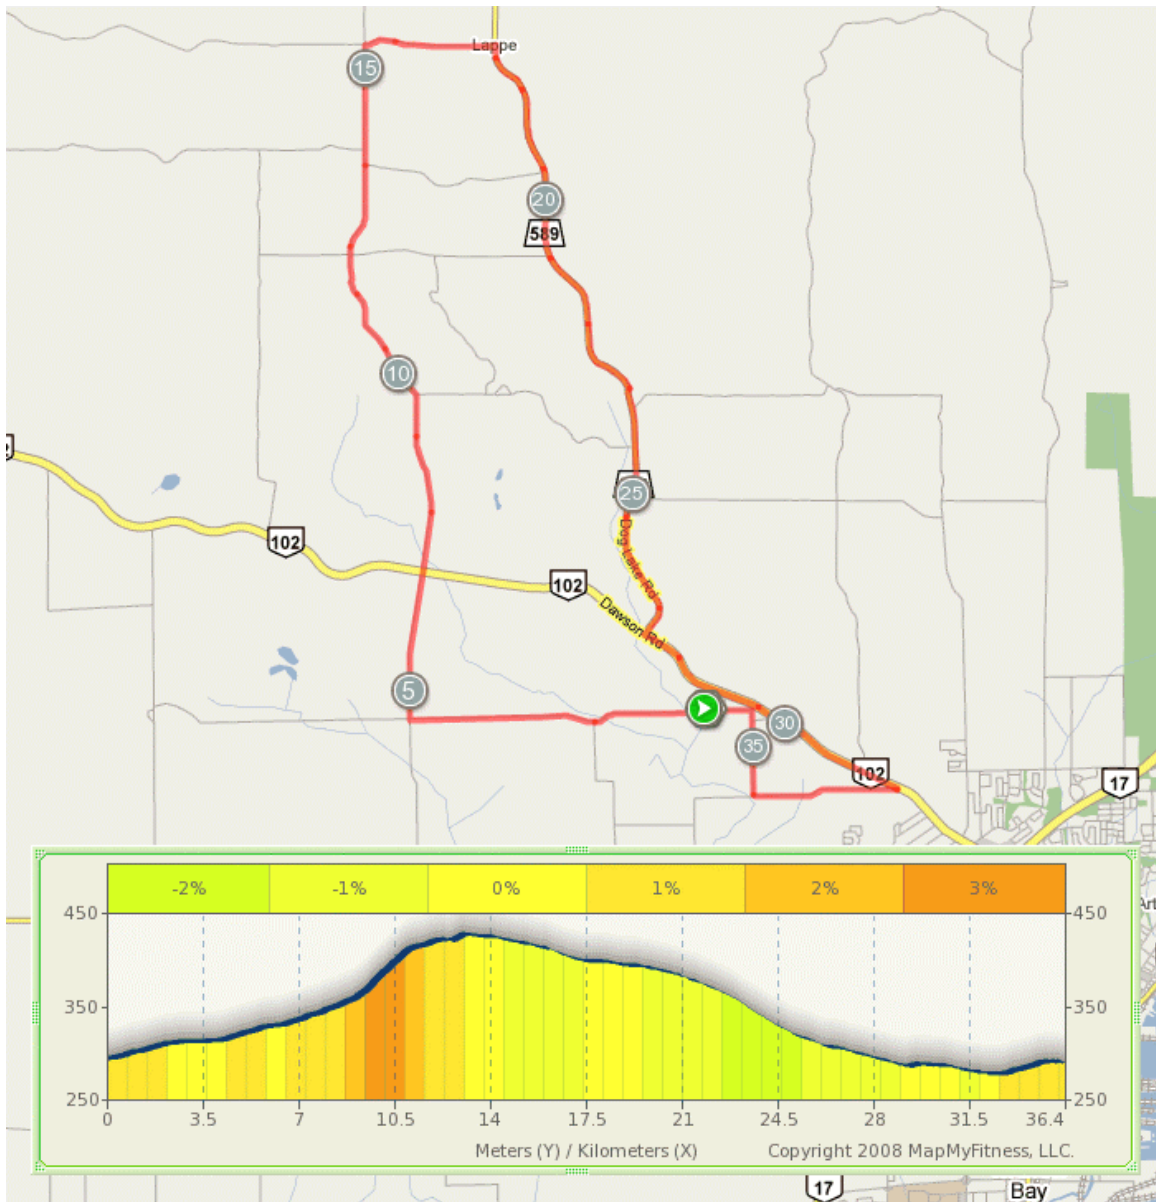

# Government Lappe Loop

## Short Loop 30km

- Government, right on Mapleward, cross 102, go to Hwy 591 and make a right. Turn right on Dog Lake Rd. Turn left onto Hwy 102 and follow to Government.

## Long Loop 36kms plus

- Government, right on Mapleward, cross Hwy 102
- For a longer route, go past 591 and follow to wherever you feel like turning around, then go to Hwy 591 and make a left. Turn right on Dog Lake Rd. Turn left onto Hwy 102 and follow to Paquette Rd and turn right. Go to Alice Ave and turn right, then back onto Government.