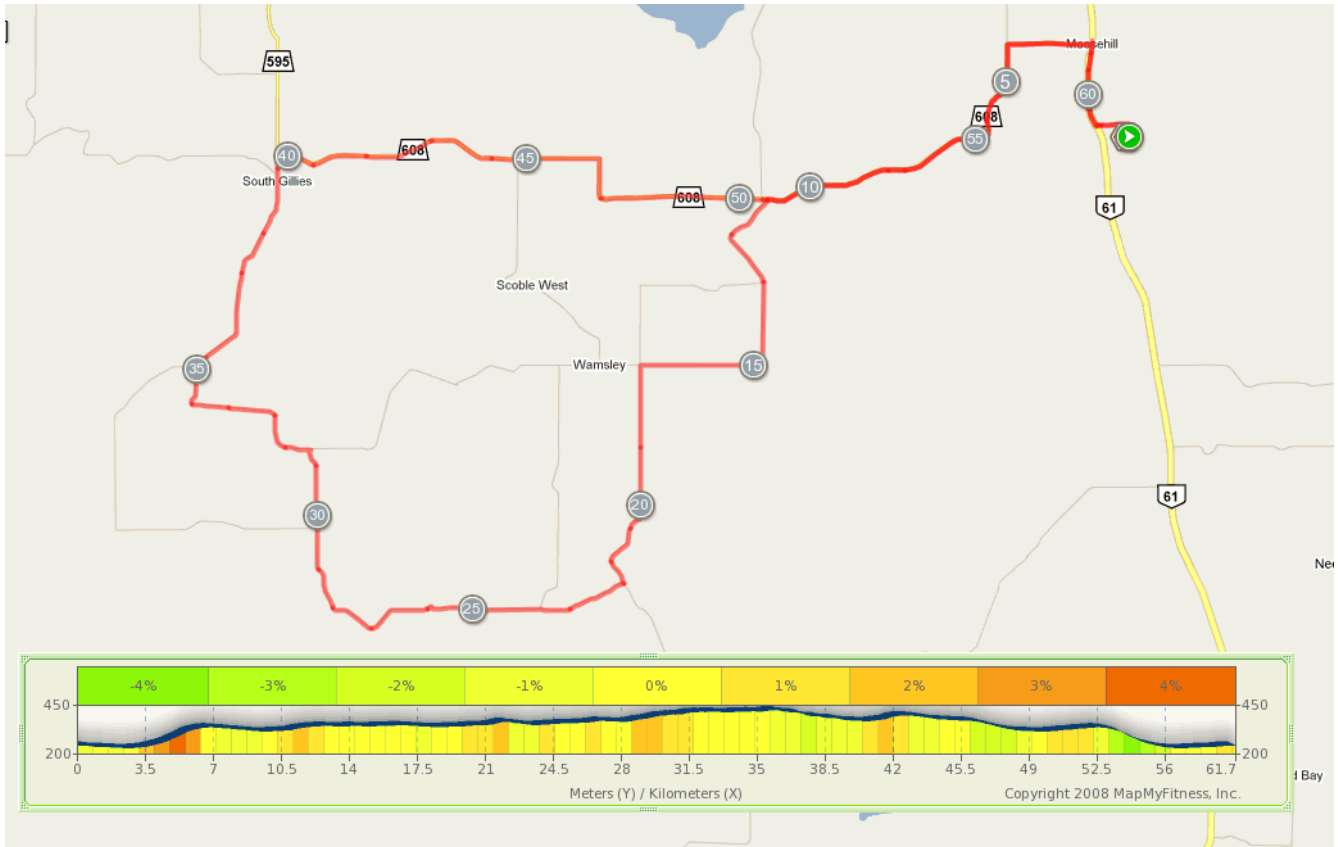

Falling Leaves Tour

LONG ROUTE – 62 kms

- Start at Blake Community Centre on Blake Hall Road to Hwy 61.
- Right on 61 to Hwy 608.
- Left on 608 to Hwy 595.
- Left on 595 to 597 at Pine R. bridge.
- Proceed to Hwy 608.
- Right on 608 back to Hwy 61.
- Turn right back to Blake Hall Rd.
- Turn left back to Blake Community Centre.

SHORT ROUTE – 32 kms

- Start at Blake Community Centre on Blake Hall Rd. to High 61.
- Right on 61 to High 608.
- Left on 608 straight through to Hwy 595.
- Return to Blake Community Centre via same route.