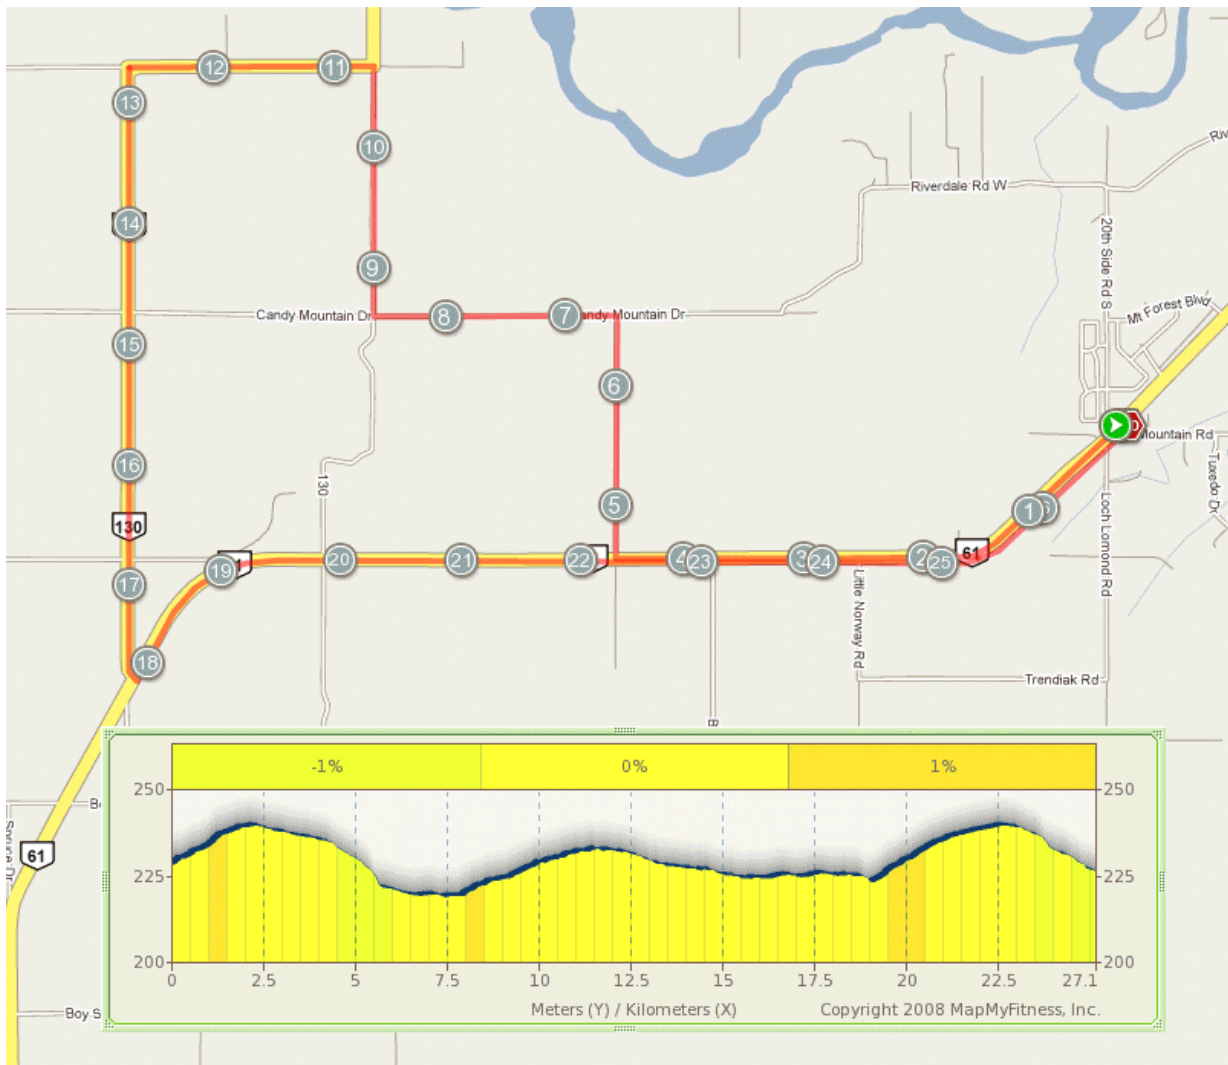

# Barrie\_Hwy 130 Loop Tour

## SHORT ROUTE – 27kms

- Start at the Neebing Roadhouse on Hwy 61
- Head south on 61 and turn right onto Gillespie Rd
- Go to Candy Mountain Dr and turn left
- Go to Hanna Rd and turn right
- Take Hanna to Hwy 130 then turn left and follow to Hwy 61
- Turn left at Hwy 61 and follow back to the Neebing Roadhouse

**For and extended distance, use Hwy 61 as an out and back.**

## LONG ROUTE – 49kms

- Start at the Neebing Roadhouse on Hwy 61
- Head south on 61 and turn right onto Gillespie Rd
- Go to Candy Mountain Dr and turn left
- Go to Hanna Rd and turn right
- Take Hanna to Hwy 130 then turn left
- Go straight onto Barrie Dr and follow to Hwy 588
- Turn right at 588 and continue onto River Rd, taking you back to Barrie Dr
- Turn left onto Barrie Dr and follow to Hwy 130, then turn right
- Follow to Hwy 61 and take a left to return to the Neebing Roadhouse