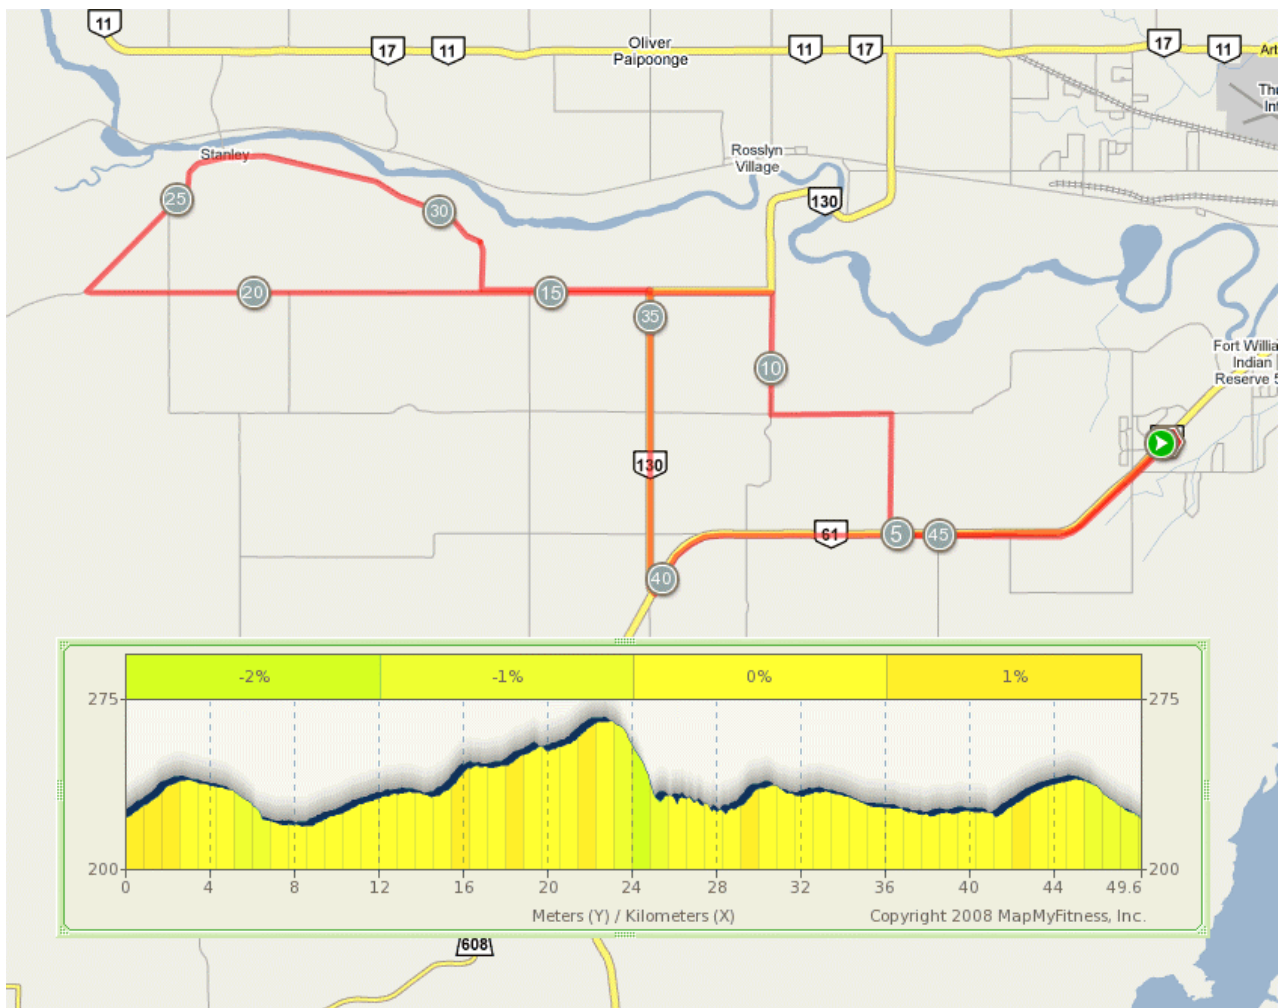

# Barrie\_Hwy 130 Loop Tour

## SHORT ROUTE – 27kms

- Start at the Neebing Roadhouse on Hwy 61
- Head south on 61 and turn right onto Gillespie Rd
- Go to Candy Mountain Dr and turn left
- Go to Hanna Rd and turn right
- Take Hanna to Hwy 130 then turn left and follow to Hwy 61
- Turn left at Hwy 61 and follow back to the Neebing Roadhouse

**For and extended distance, use Hwy 61 as an out and back.**

## LONG ROUTE – 49kms

- Start at the Neebing Roadhouse on Hwy 61
- Head south on 61 and turn right onto Gillespie Rd
- Go to Candy Mountain Dr and turn left
- Go to Hanna Rd and turn right
- Take Hanna to Hwy 130 then turn left
- Go straight onto Barrie Dr and follow to Hwy 588
- Turn right at 588 and continue onto River Rd, taking you back to Barrie Dr
- Turn left onto Barrie Dr and follow to Hwy 130, then turn right
- Follow to Hwy 61 and take a left to return to the Neebing Roadhouse