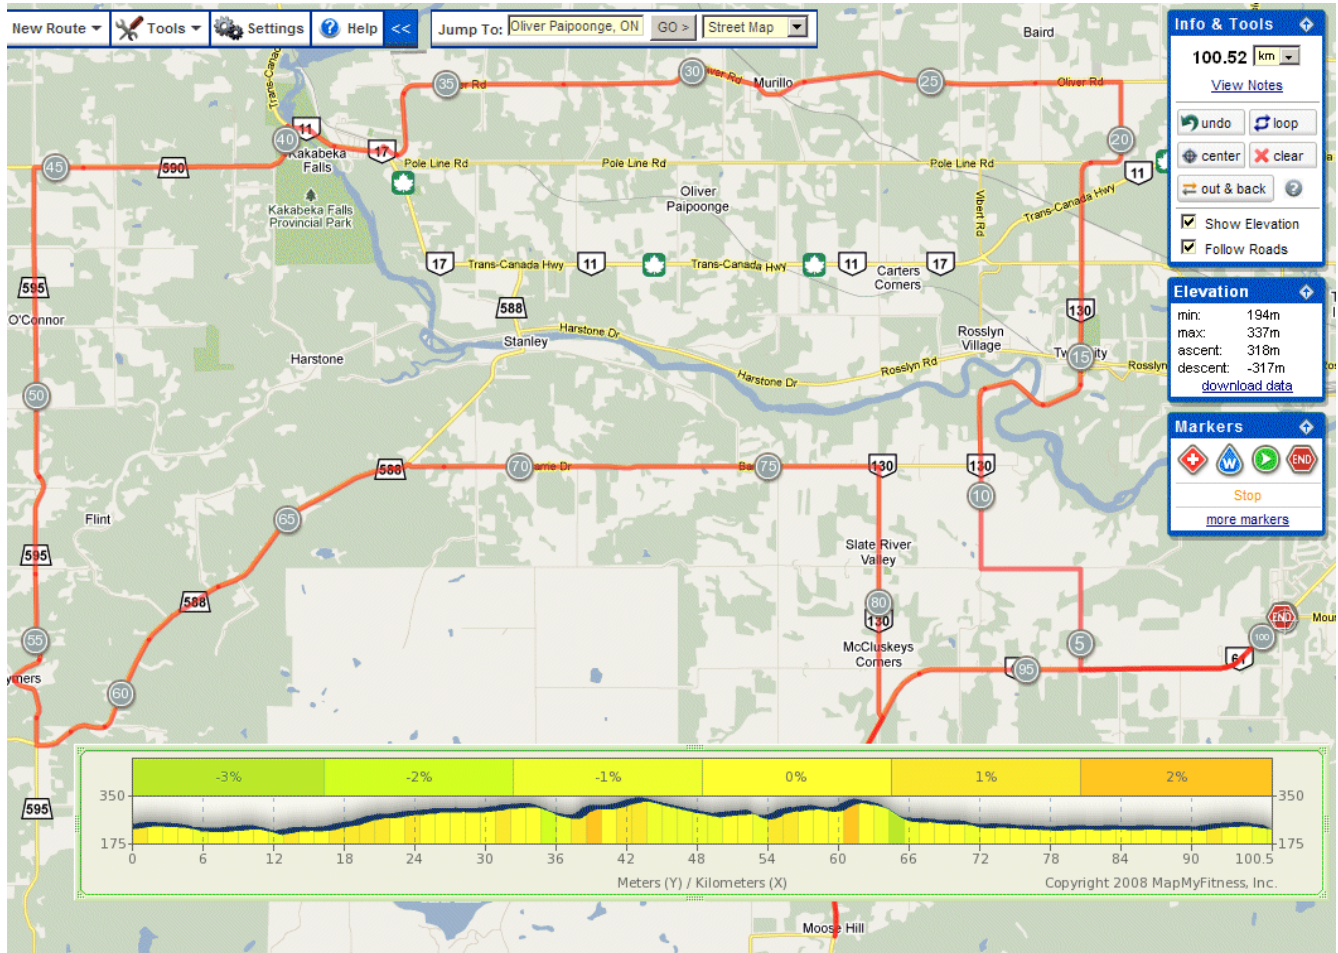

Annual Richard Irrgang/Metric Century Tour

SHORT ROUTE – 100 kms

- 4.46 km Turn right at Gillespie Rd
- 6.5 km Turn left at Candy Mtn. Rd.
- 8.52 km Turn right at Hanna Rd
- 10.59 km Continue straight onto Hwy 130
- 16.87 km Continue onto Twin City Crossroad
- 37.59 km Turn left onto Oliver Rd
- 37.73 km Turn right at Hwy 11-17 in Kakabeka Falls
- 39.7 km Turn left at Hwy 590
- 45.42 km Turn left at Hwy 595
- 57.76 km Turn left at Hwy 588
- 67.74 km Turn right onto Barrie Dr
- 77.25 km Turn right at Hwy 130
- 82.33 km Turn right at Hwy 61
- 87 km Turn around at Boundary Dr and return to Neebing Roadhouse on Hwy 61
- 100.53 km Stop