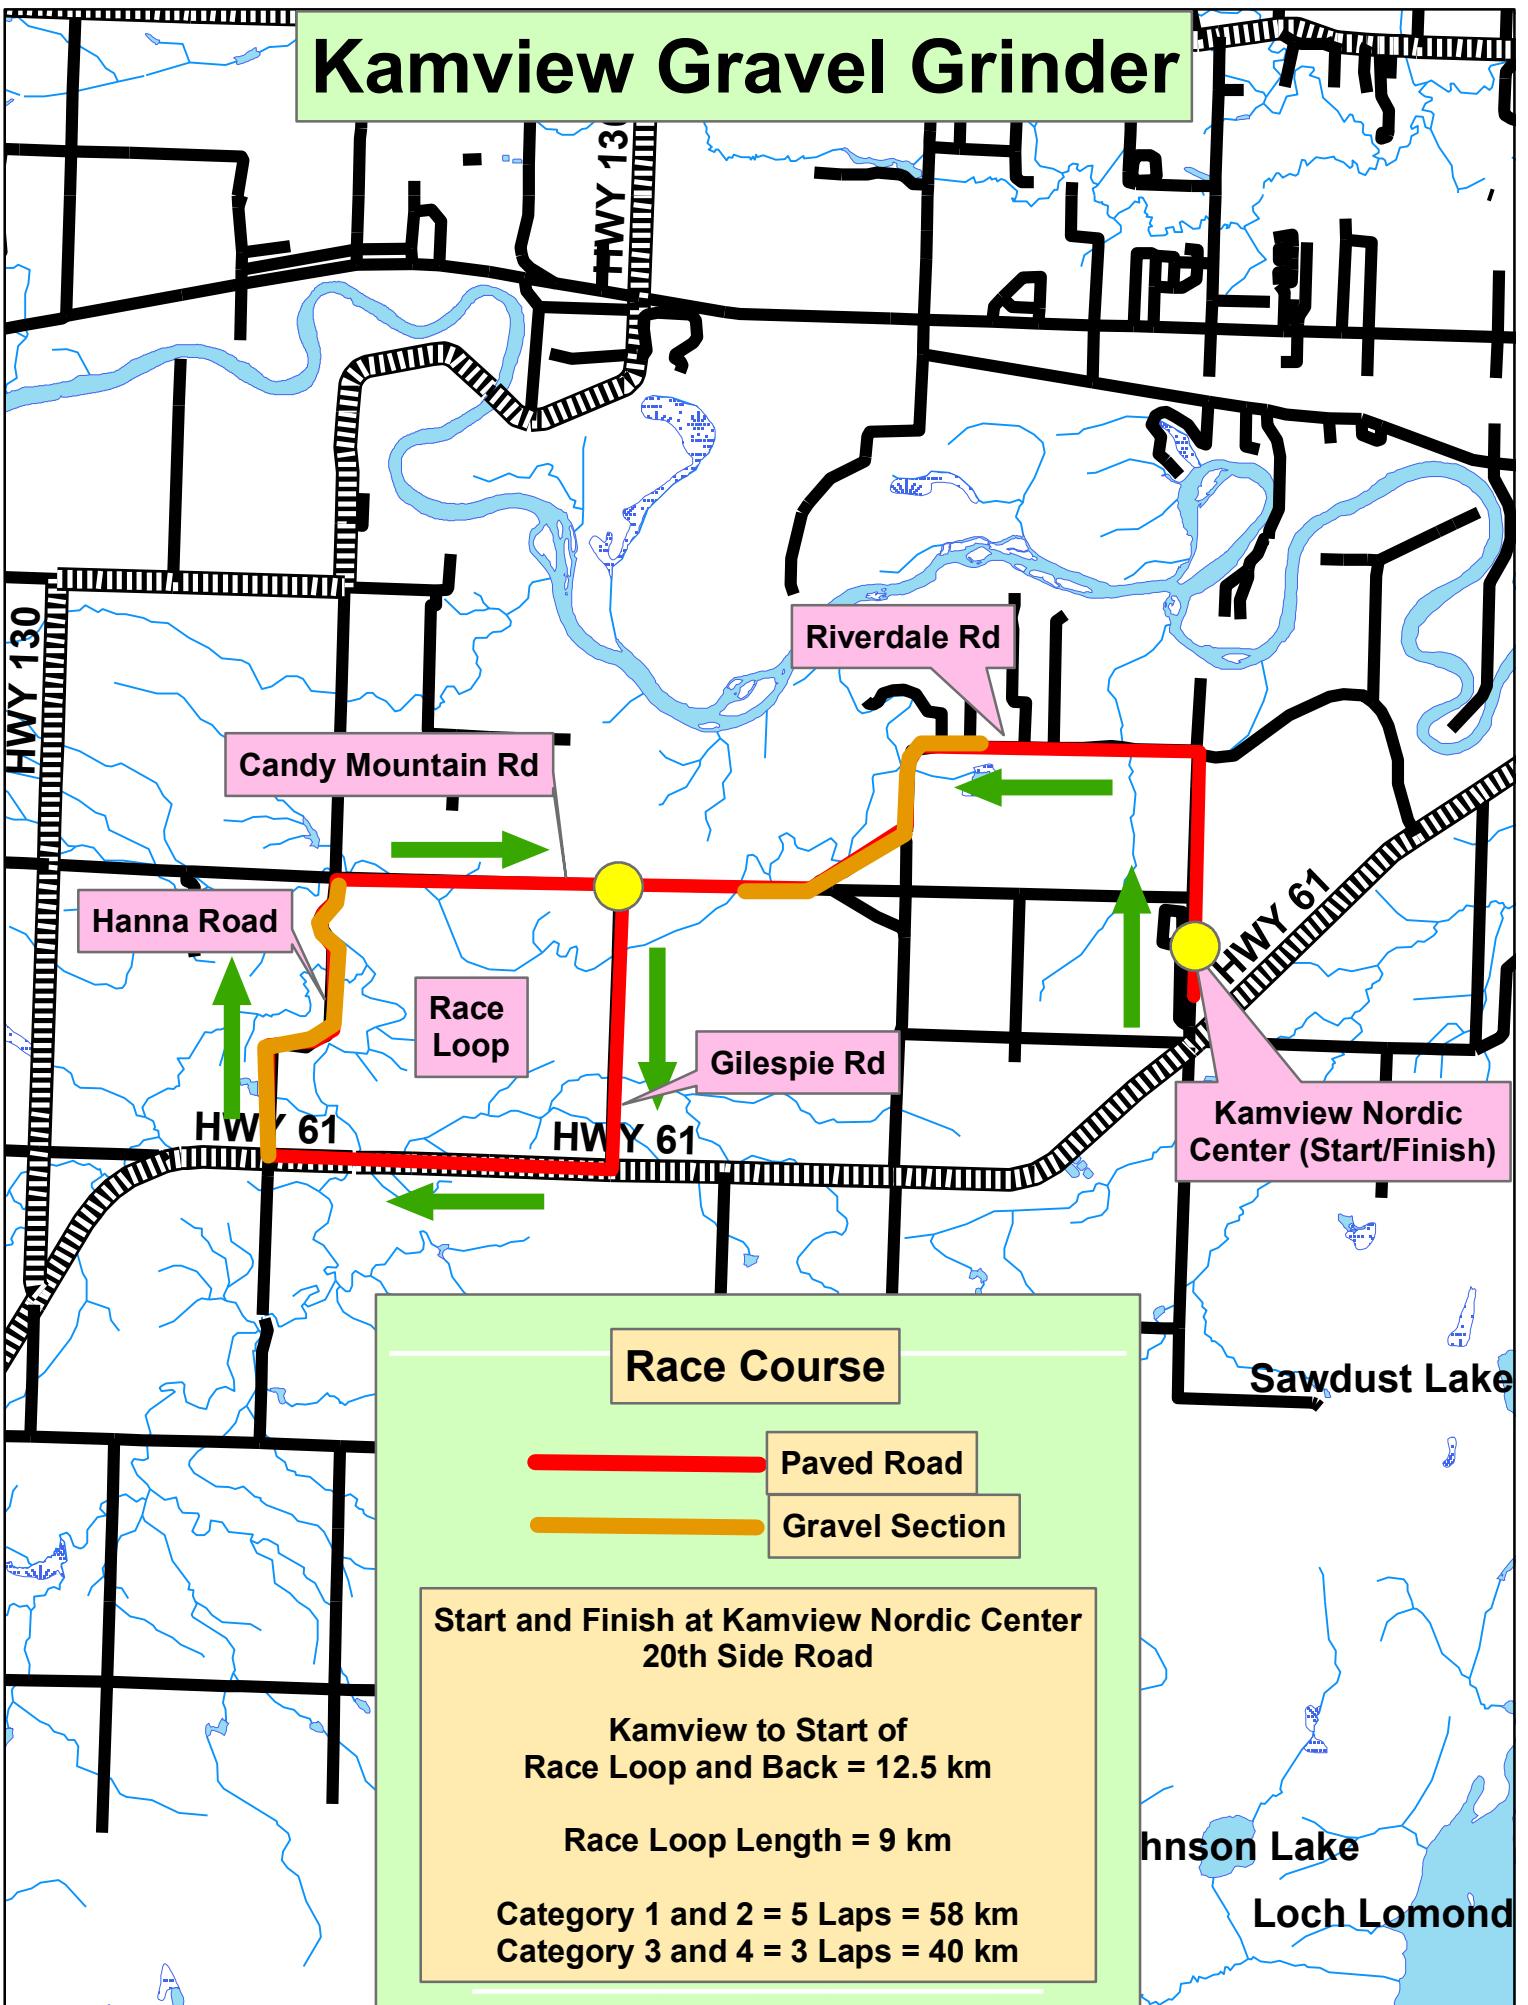

# Kamview Gravel Grinder

Hanna Road

Candy Mountain Rd

Riverdale Rd

Race Loop

Giles pie Rd

Kamview Nordic Center (Start/Finish)

Sawdust Lake

hanson Lake

Loch Lomond